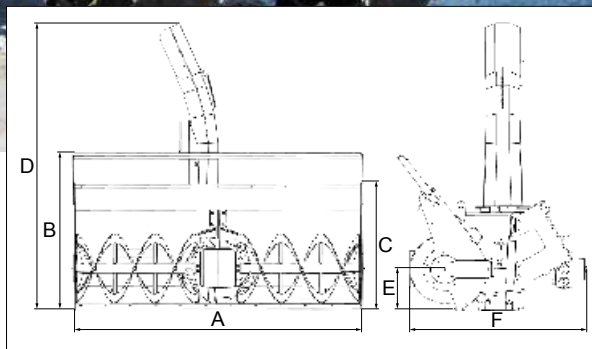

SNOW BLOWER

<http://tiny.cc/snowblower>

FEATURES & BENEFITS

- Efficient two-stage snow blowers
- Heavy duty frame and transmission with replaceable cutting edge

The snow blower is an efficient method to remove large amounts of snow from sidewalks, roads, or other large areas when snow needs to be spread out evenly. The two-stage blower provides a powerful and efficient snow removal tool, even if the snow is wet and heavy. To achieve this efficiency, the auger breaks up the snow and the fan throws the snow out of the discharge chute. The chute can be rotated electrically 200° (±100°) and also the discharge chute height angle can be electrically adjusted from the operator's seat. It is equipped with adjustable skids, to set the working height, and a tool to remove snow blocks.

Note: suggested floating boom valve on machine.

Dimensions (cm/in)						
Mod.	A	B	C	D	E	F
100	107/42	/	70/27.5	115/45.3	23/9	75/29.5
120	121/47.6	/	72/28.3	116/45.7	23/9	75/29.5
130	130/51.2	88/34.6	69/27.1	140/55	22,5/8.8	92/36.2
140	140/55	/	80/31.5	/	/	/
160	160/63	89/35	71/28	163/64.2	24/9.5	99/40
180	180/71	89/35	71/28	163/64.2	24/9.5	99/40

Model	Width	Chute rotation	Weight	Code
100	100 cm (39.4 in)	200° (±100°)	70 kg (154 lbs)	C890453
120	120 cm (47.2 in)	200° (±100°)	145 kg (320 lbs)	C890454
130 HD (Heavy Duty)	130 cm (51.2 in)	200° (±100°)	150 kg (331 lbs)	C890472
140	140 cm (55.1 in)	200° (±100°)	220 kg (485 lbs)	C890455
160 HD (Heavy Duty)	160 cm (63.0 in)	200° (±100°)	250 kg (551 lbs)	C890460
180 HD (Heavy Duty)	180 cm (70.9 in)	200° (±100°)	280 kg (618 lbs)	C890466