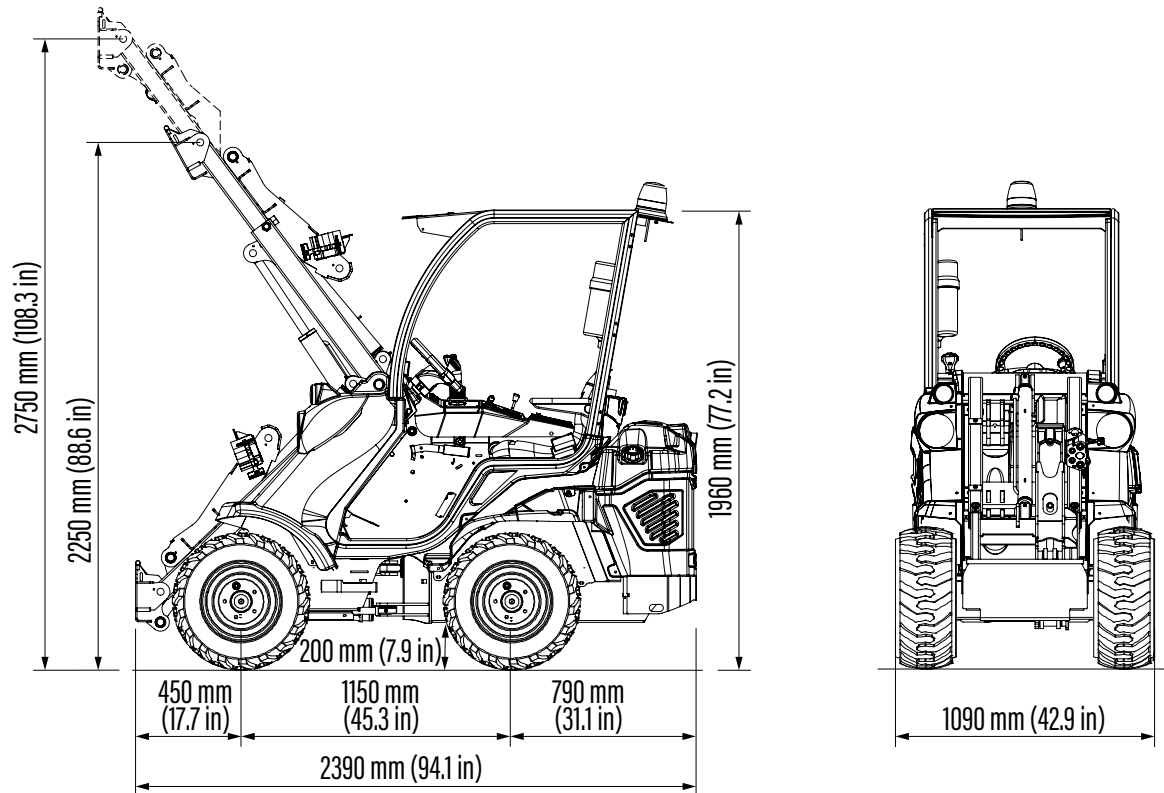

5 SERIES: 5.3 K

<http://tiny.cc/5seriesEN>

ACI
ATTACHMENT
CONTROL
INTERFACE

Model	5.3 K
Engine	Kubota D1305, 3 cyl. - 1261 cc.
Emission Standard	Stage V and Tier 4 Final
Power (Iso Gross) / Torque	25 HP / 85 Nm @ 1700 rpm
Fuel	Diesel
Transmission	Hydrostatic
Drive speed (max.) ⁽¹⁾	12,5 km/h (7.8 mph)
Aux. hydraulics oil flow	50 l/min (13.2 GPM)
Max. lifting height	2,75 m (108 in)
Tipping load, max. ⁽²⁾	1290 kg (2844 lbs)
Lifting capacity straight, max. ⁽³⁾	1030 kg (2270 lbs)
Breakout force / 50 cm (19.7 in)	800 kg (1764 lbs)
Pushing force (c)	900 kgf (900 kp)
Average ground pressure (w/standard tires)	854 kg/m ² (175 lbs/sqft)
Turning radius: inside/outside	800/2000 mm (31.5/78.7 in)
Standard tires (Tractor profile)	23x10.50-12 ET-25
Weight	1070 kg (2360 lbs)
Product Code	C977038

⁽¹⁾ Maximum speed that can be achieved with the largest diameter tires available, on a flat surface and machine without attachments.

⁽²⁾ Tipping limit, when the machine is straight, with rear weights and boom lifted just off the ground. Weight of attachment included.

Tires size	Height	Width
23x8.50-12	1960 mm (77.2 in)	980 mm (38.6 in)
23x10.50-12 ET-25	1960 mm (77.2 in)	1090 mm (42.9 in)
27x8.50-15	2010 mm (79.1 in)	1000 mm (39.4 in)
26x12.00-12 ET-50	1998 mm (78.6 in)	1200 mm (47.2 in)